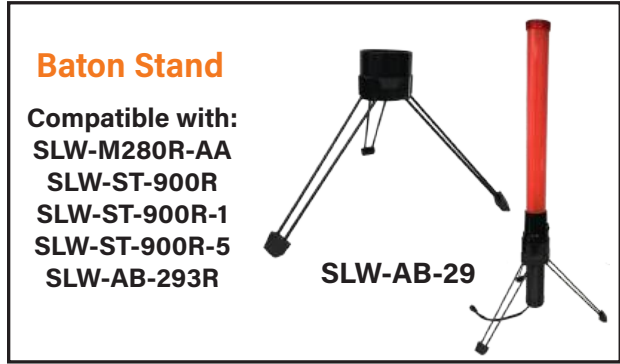

## LED TRAFFIC BATONS COMPARISON

Item No.	Baton Type	Modes	Siren	Belt Clip	Magnet	Hand Strap	Waterproof Weather Resistance	Baton Color	Overall Length	Light Bar Torch Length	Diameter	Weight (No Battery)	LED's (Qty/Color)	Batteries Required (not incl.)	Composition	Flash Frequency	Life Span (Hours)
SLW-250R	Compact Visible 200+ yards	Flash-Steady-Flashlight-Close		✓	✓		Weather Resistant	RED/BLACK	11"	6"	1.18"	0.2 lbs.	9R+1W	3 AAA	Handle - ABS Torch - Acrylic	3.3 Hz	40,000
SLW-AB-260R	Compact Visible 200+ yards	Flash-Steady-Flashlight-Close		✓	✓	✓	Weather Resistant	RED/BLACK	10.75"	6.375"	1.575"	0.4 lbs.	18R+1W	3 AA	Handle - ABS Torch - PC	3.3Hz	40,000
SLW-AB-293R	Compact Visible 200+ yards	Flash-Steady-Flashlight-Close	✓		✓	✓	Weather Resistant	RED/BLACK	12"	6.125"	1.575"	0.4 lbs.	5R+1W	3 AA	Handle - ABS Torch - PC	4 Hz	40,000
SLW-M280R-AA	Compact Visible 200+ yards	Flash-Steady-Flashlight-Close	✓	✓	✓		Weather Resistant	RED/BLACK	12"	6.25"	1.575"	0.4 lbs.	18R+1W	3 AAA	Handle - ABS Torch - PC	4 Hz	40,000
SLW-ST-S700R	Standard Visible 200+ yards	Flash-Steady-Close		✓		✓	Weather Resistant	RED/BLACK	16"	7.75"	1.18"	0.4 lbs.	4R	2 C	Handle - ABS Torch - PVC	3.3 Hz	40,000
SLW-ST-S900R-5	Standard Visible 200+ yards	Flash-Steady-Flashlight-Close		✓		✓	Weather Resistant	RED/BLACK	16"	8.25"	1.575"	0.4 lbs.	4R+5W	2 D	Handle - ABS Torch - PVC	3.3 Hz	40,000
SLW-ST-900R	Standard Visible 200+ yards	Flash-Steady-Close		✓		✓	Weather Resistant	RED/BLACK	21"	13.25"	1.575"	0.6 lbs.	6R	2 D	Handle - ABS Torch - PVC	3.3 Hz	40,000
SLW-ST-900R-1	Standard Visible 200+ yards	Flash-Steady-Flashlight-Close		✓		✓	Weather Resistant	RED/BLACK	21"	13.25"	1.575"	0.6 lbs.	6R+1W	2 D	Handle - ABS Torch - PVC	3.3 Hz	40,000
SLW-ST-395RG	Heavy Duty Unbreakable Visible 500+ yards	Red Flash-Green Flash-Red & Green Flash-	✓	✓	✓	✓	Weather Resistant	WHITE/BLACK	16"	8.75"	1.18"	0.6 lbs.	7R+7G+1W	3 AA	Handle - PC Torch - PC	4 Hz	40,000
SLW-ST-395R	Heavy Duty Unbreakable Visible 500+ yards	Flash-Steady-Flashlight-Close	✓	✓	✓	✓	Weather Resistant	RED	16"	8.75"	1.18"	0.5 lbs.	14R+1W	3 AA	Handle - PC Torch - PC	4 Hz	40,000
SLW-ST-395R-RE	Heavy Duty Unbreakable Visible 500+ yards	Flash-Steady-Flashlight-Close	✓	✓		✓	Weather Resistant	RED	16"	8.75"	1.18"	0.55 lbs.	14R+1W	Rechargeable Batteries Included	Handle - PC Torch - PC	4 Hz	40,000
SLW-ST-500AA	Heavy Duty Unbreakable Visible 500+ yards	Flash-Steady-Flashlight-Close	✓	✓	✓	✓	Weather Resistant	RED	21"	13.5"	1.18"	0.75 lbs.	20R+3W	3 AA	Handle - PC Torch - PC	4 Hz	40,000
SLW-500AA-RE	Heavy Duty Unbreakable Visible 500+ yards	Flash-Steady-Flashlight-Close	✓	✓		✓	Weather Resistant	RED	21"	13.5"	1.18"	0.8 lbs	20R+3W	Rechargeable Batteries Included	Handle - PC Torch - PC	4 Hz	40,000