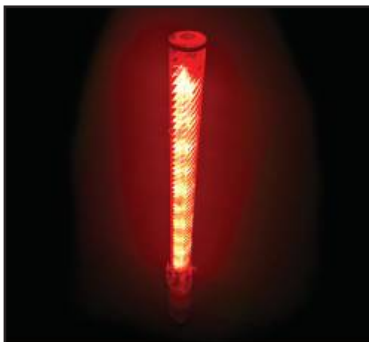

## LED TRAFFIC BATONS

Safely Direct Traffic at  
Airports, Parking Lots, Special Events,  
Construction Zones, and Emergency Incidents

### 12 Different LED Baton Styles

**Compact, Standard, & Heavy Duty**

- › Equipped with high-visibility ultra-bright LED bulbs
  - provides substantial light in the darkest, foggiest conditions
- › Light bars feature both continuous and blinking modes
- › Lifespan of approximately 40,000 hours
- › Durable, lightweight, and reliable