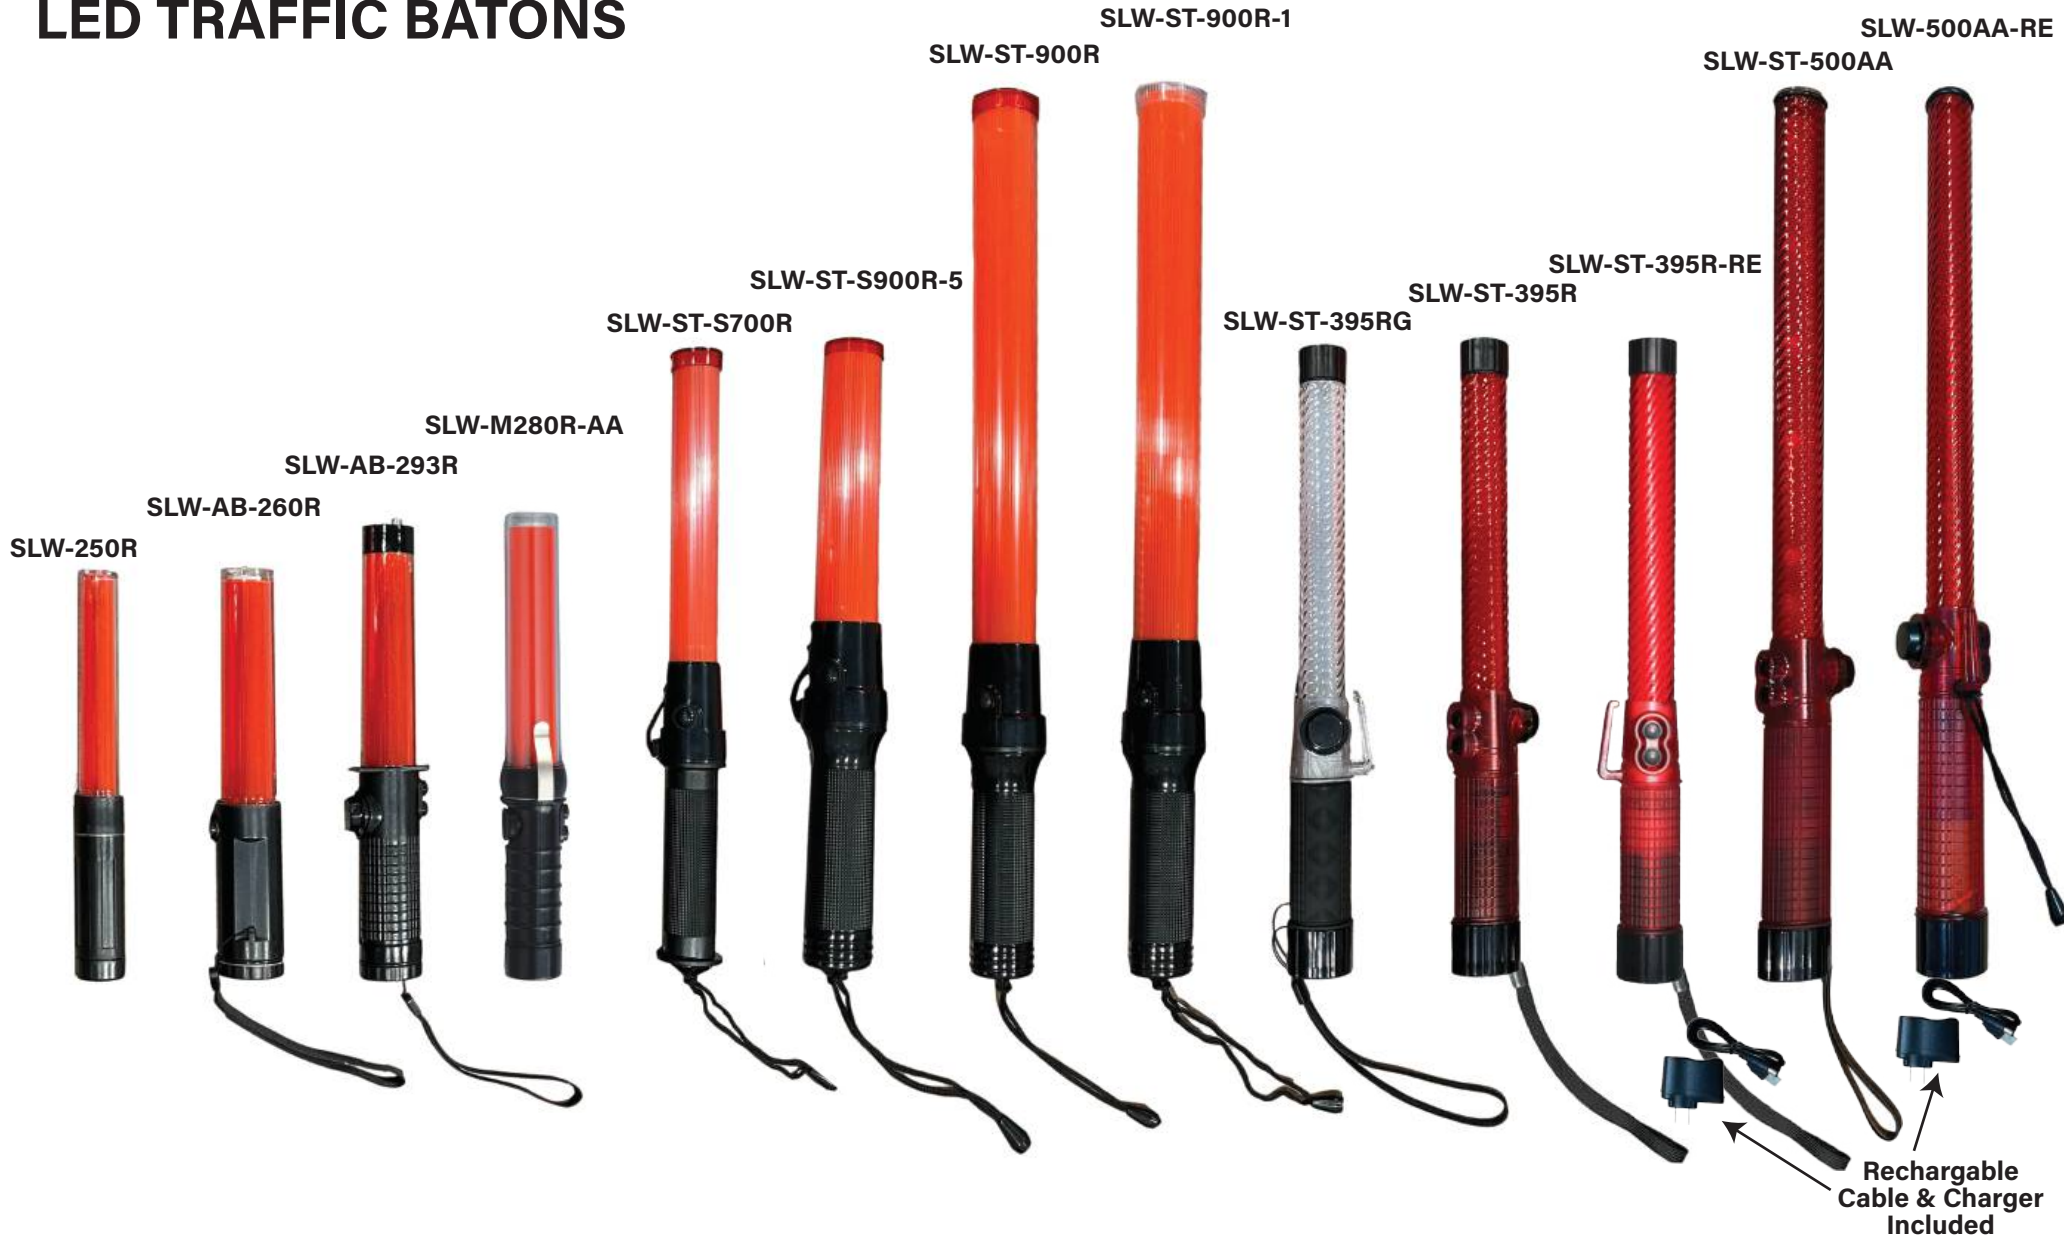

## LED TRAFFIC BATONS

Safely Direct Traffic at  
Airports, Parking Lots, Special Events,  
Construction Zones, and Emergency Incidents

### 12 Different LED Baton Styles

**Compact, Standard, & Heavy Duty**

- › Equipped with high-visibility ultra-bright LED bulbs
  - provides substantial light in the darkest, foggiest conditions
- › Light bars feature both continuous and blinking modes
- › Lifespan of approximately 40,000 hours
- › Durable, lightweight, and reliable

## LED TRAFFIC BATONS