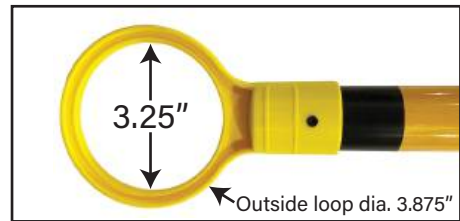

**9 m - 30' (nominal)**  
**Retractable Nylon Belt, 2"W**  
 Button locks belt at desired length  
 4 connection points  
 Fits on top of cone or delineator

## Retractable Cone Bars

- › Fits standard traffic cones and many delineators
  - inside diameter of bar loop - 3.25"
- › Bars expand and retract - 48" to 84" and 72" to 120"
  - 10' bar opens from both ends to reduce sagging
- › Easy to set up, use indoors and out
- › Lightweight plastic for easy transport and deployment
- › Reflective engineer grade tape increases visibility
- › Weather resistant, use indoors and out

**4' to 7' Retractable Cone Bar**  
 Black with Yellow EG Reflective Tape  
 Pole Diameter - 1.5"  
**COA-TCB-1BY**

**4' to 7' Retractable Cone Bar**  
 White with Orange EG Reflective Tape  
 Pole Diameter - 1.5"  
**COA-TCB-1WO**

**6' to 10' Retractable Cone Bar**  
 White and Orange EG Reflective Tape  
 Extends 2' from both ends  
 Pole Diameter - 1.5"  
**COA-TCB-2WO**

ITEM NO.	DESCRIPTION	DIMENSIONS	WEIGHT	CASE SIZE
COA-TOP-1Y	10' Yellow Topper with Yellow & Black Belt	9.25" H x 3.5"W	0.8 lbs.	20 pcs.
COA-TOP-1R	10' Red Topper with Red & White Belt	9.25" H x 3.5"W	0.8 lbs.	20 pcs.
COA-TOP-3Y	30' Yellow Topper with Yellow & Black Belt	7.75" H x 5.5"W	1.13 lbs.	10 pcs.
COA-TOP-3R	30' Red Topper with Red & White Belt	7.75" H x 5.5"W	1.13 lbs.	10 pcs.
COA-TCB-1BY	Black & Yellow Cone Bar - 4' - 7'	1.5" dia. x 48" - 84"	1.2 lbs.	20 pcs.
COA-TCB-1WO	White & Orange Cone Bar - 4' - 7'	1.5" dia. x 48" - 84"	1.2 lbs.	20 pcs.
COA-TCB-2WO	White & Orange Cone Bar - 6' - 10'	1.5" dia. x 72" - 120"	2.4 lbs.	20 pcs.