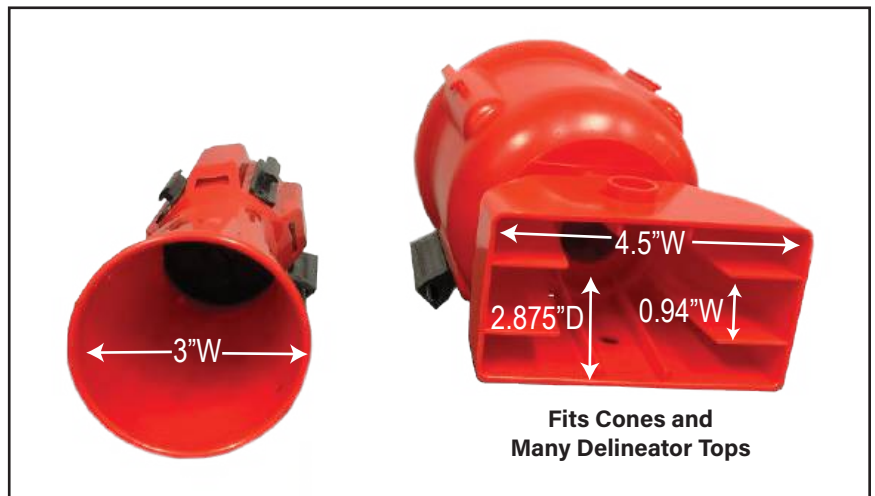

## Cone Toppers with Retractable Barrier Belt

- Fits standard traffic cones and many delineators
- Easy to set up, use indoors and out
- Retractable belts in 10 foot & 30 foot lengths
  - red and white or yellow and black nylon belts
- All-weather polypropylene, UV rated for 3 years outdoor use
  - withstands high impact and temperature extremes
- Connection toggle, easy to connect to multiple toppers

**COA-TOP-1Y**

**COA-TOP-1R**

**COA-TOP-3Y**

**COA-TOP-3R**

Toggle connects to next topper

**3 m - 10' (nominal)**  
**Retractable Nylon Belt, 2"W**  
 4 connection points

3" diameter opening to fit top of cone

**9 m - 30' (nominal)**  
**Retractable Nylon Belt, 2"W**  
 Button locks belt at desired length  
 4 connection points  
 Fits on top of cone or delineator

## Retractable Cone Bars

- › Fits standard traffic cones and many delineators
  - inside diameter of bar loop - 3.25"
- › Bars expand and retract - 48" to 84" and 72" to 120"
  - 10' bar opens from both ends to reduce sagging
- › Easy to set up, use indoors and out
- › Lightweight plastic for easy transport and deployment
- › Reflective engineer grade tape increases visibility
- › Weather resistant, use indoors and out