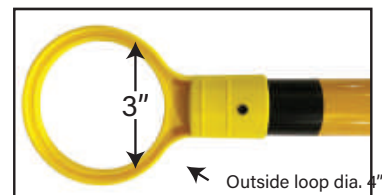

TELESCOPING CONE BARS

- Two sizes
- Expands from 4' to 7', 1 lb.
 - available in reflective orange on white and reflective yellow on black
- Expands from 5.5' to 10', 2 lbs.
 - available in reflective orange on white
- Quick installation to provide high visibility barrier
- Portable, versatile, and lightweight

Twist to lock desired length

PLASTICADE®