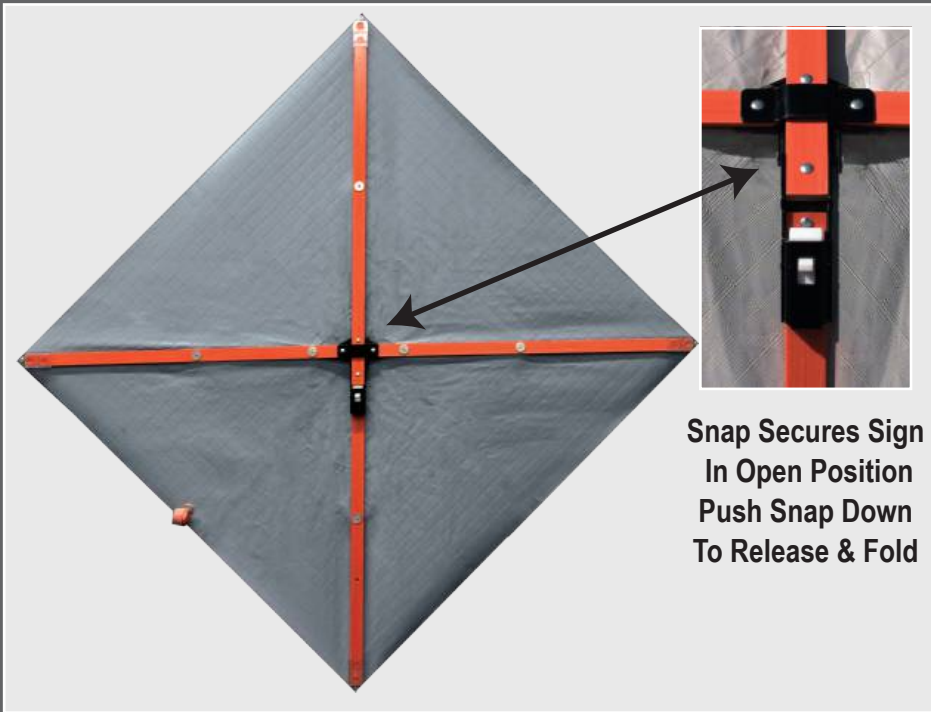

# SNAP N PACK™ ROLL-UP SIGN

Sign folds up easily and snaps open!  
Deploy in seconds on a compact sign stand.

Snap Secures Sign  
In Open Position  
Push Snap Down  
To Release & Fold

Sign Slides Onto  
Universal Roll-Up  
Sign Bracket

Use the Snap N Pack™ Roll-Up sign with our  
MASH Accepted Watchdog Compact Sign Stands

- Fits any stand with a universal roll-up sign bracket
- Recommended Sign Stands
  - SS310A for 36" x 36" Signs
  - SS340A for 48" x 48" Signs